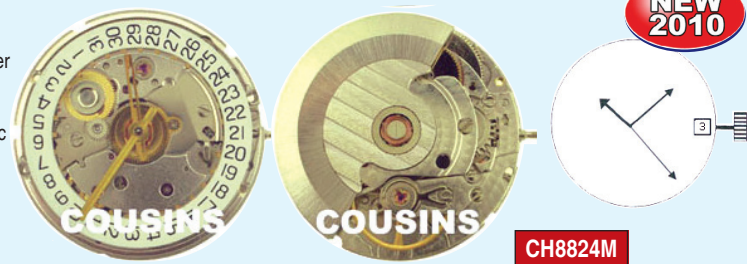

C13719

Ø25.60mm

- Hour, Minute & Center Seconds Hands
- Date Window @ 3h
- Mechanical Automatic
- Winding Stem
- Part Number CH8824401

NEW 2010