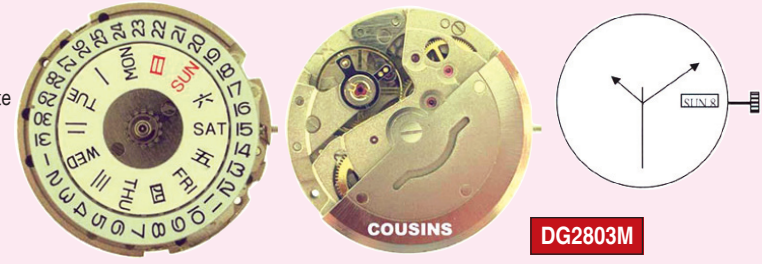

### Ø26.00mm

- Height 3.70mm
- Hands: Hour, Minute & Small Seconds
- Small Seconds @ 6h
- Manual Mechanical

**NEW 2010**

DG1800M

### Ø26.00mm

- Height 5.55mm
- Hands: Hour & Minute
- Auto Mechanical

CH12800NSM

### Ø26.00mm

- Height 5.87mm
- Hands: Hour, Minute & Center Seconds
- Day & Date @ 3h
- Auto Mechanical

DG2803M

### Ø26.00mm

- Height 5.87mm
- Hands: Hour, Minute & Center Seconds
- Date @ 3h
- Day @ 12h
- Auto Mechanical

DG2812M