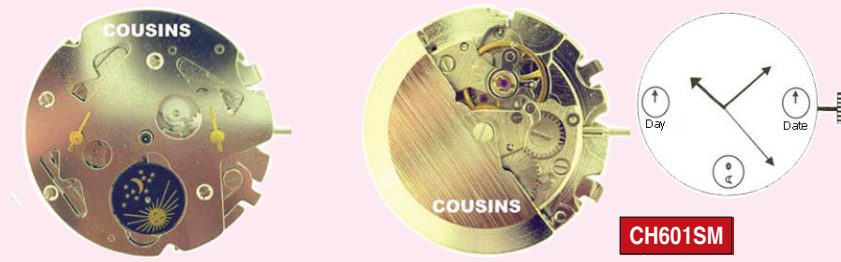

### Ø19.80mm

- Height 6.15mm
- Hands: Hour, Minute & Center Seconds
- Date @ 3h
- Auto Mechanical

ST6DLM

### Ø26.00mm

- Height 5.50mm
- Hands: Hour, Minute & Center Seconds
- Big Date @ 6h
- Auto Mechanical

8216M

### Ø26.00mm

- Height 5.20mm
- Hands: Hour, Minute & Center Seconds
- Date @ 3h
- Auto Mechanical

8304M

### Ø26.00mm

- Height 6.70mm
- Hands: Hour, Minute & Center Seconds
- 3 Sub Dials: 3h = Date, 6h = Sun / Moon, 9h = Day
- Auto Mechanical

CH601SM