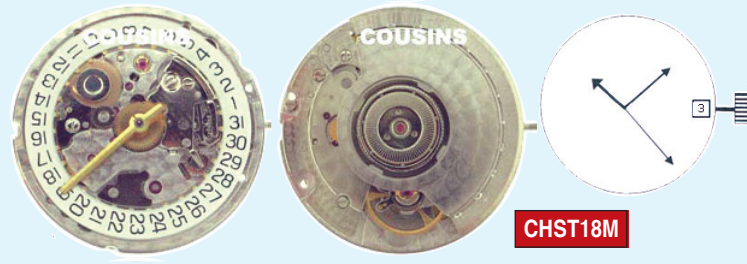

CH8824M

Ø25.60mm

- Height 3.65mm
- Hands: Hour, Minute & Center Seconds
- Date @ 3h
- Auto Mechanical

CHST18M