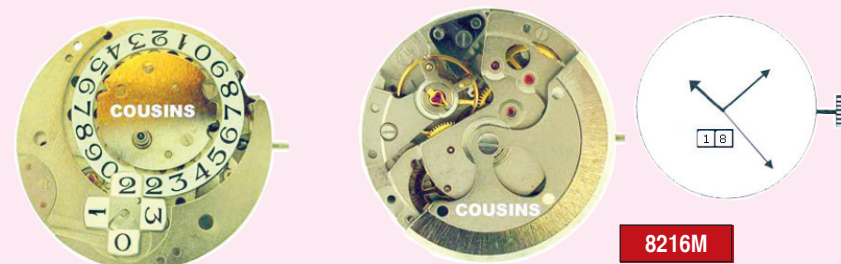

### Ø26.00mm

- Height 5.80mm
- Hands: Hour, Minute, Center Seconds
- Date @ 6h
- 3 Sub Dials: 3h = Month, 6h = 24hr, 9h = Day
- Auto Mechanical

3866M6

### Ø26.00mm

- Height 5.50mm
- Hands: Hour, Minute & Center Seconds
- Big Date @ 6h
- Auto Mechanical

8216M