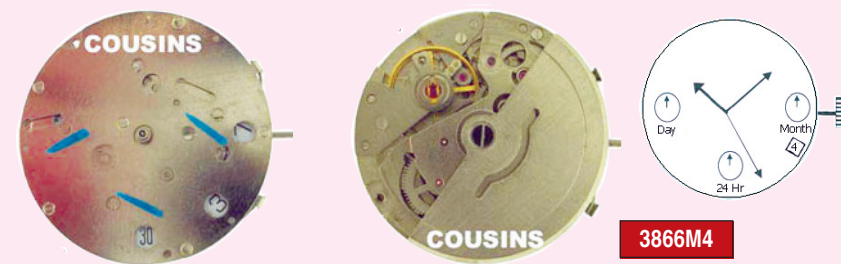

### Ø26.00mm

- Height 5.80mm
- Hands: Hour, Minute, Center Seconds
- Date @ 3h
- 3 Sub Dials: 3h = Month, 6h = 24hr, 9h = Day
- Auto Mechanical

3866M3

### Ø26.00mm

- Height 5.80mm
- Hands: Hour, Minute, Center Seconds
- Date @ 4h
- 3 Sub Dials: 3h = Month, 6h = 24hr, 9h = Day
- Auto Mechanical

3866M4

### Ø26.00mm

- Height 5.87mm
- Hands: Hour, Minute & Center Seconds
- Date @ 6h
- Auto Mechanical

**NEW 2010**

DG2816M