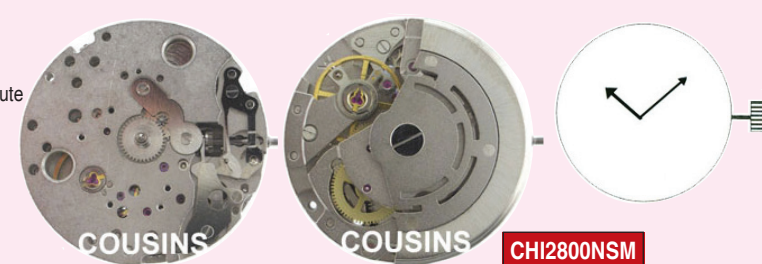

### Ø19.80mm

- Height 6.15mm
- Hands: Hour, Minute & Center Seconds
- Date @ 3h
- Auto Mechanical

ST6DLM

### Ø26.00mm

- Height 3.70mm
- Hands: Hour, Minute & Small Seconds
- Small Seconds @ 6h
- Manual Mechanical

**NEW 2010**

DG1800M

### Ø26.00mm

- Height 5.55mm
- Hands: Hour & Minute
- Auto Mechanical

CH12800NSM