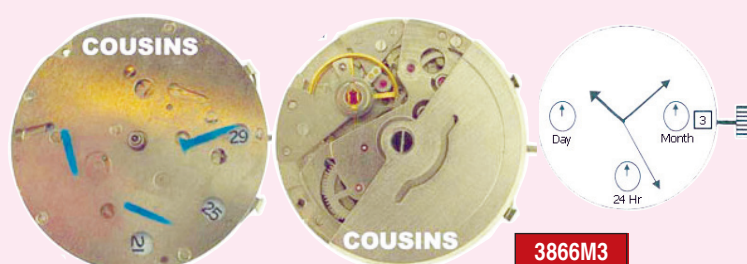

CH3806IM

Ø26.00mm

- Height 5.80mm
- Hands: Hour, Minute, Center Seconds
- Date @ 3h
- 3 Sub Dials: 3h = Month, 6h = 24hr, 9h = Day
- Auto Mechanical

3866M3

Ø26.00mm

- Height 5.80mm
- Hands: Hour, Minute, Center Seconds
- Date @ 4h
- 3 Sub Dials: 3h = Month, 6h = 24hr, 9h = Day
- Auto Mechanical