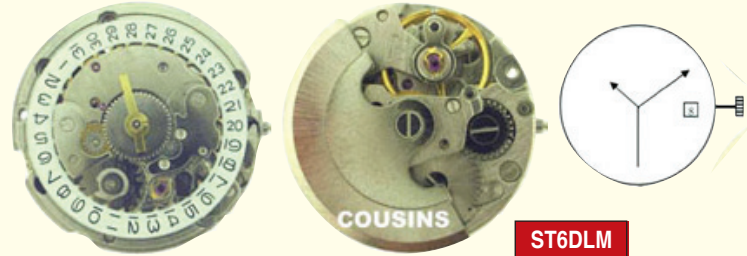

### Ø19.80mm

- Height 6.15mm
- Hands: Hour, Minute & Center Seconds
- Date @ 3h
- Auto Mechanical

ST6DLM

### Ø25.60mm

- Height 5.60mm
- Hands: Hour, Minute & Center Seconds
- Date @ 3h
- Auto Mechanical

C13719

### Ø26.00mm

- Height 5.87mm
- Hands: Hour, Minute & Center Seconds
- Date @ 3h
- Day @ 12h
- Auto Mechanical

DG2812M

### Ø26.00mm

- Height 5.87mm
- Hands: Hour, Minute & Center Seconds
- Date @ 6h
- Auto Mechanical

**NEW 2010**

DG2816M