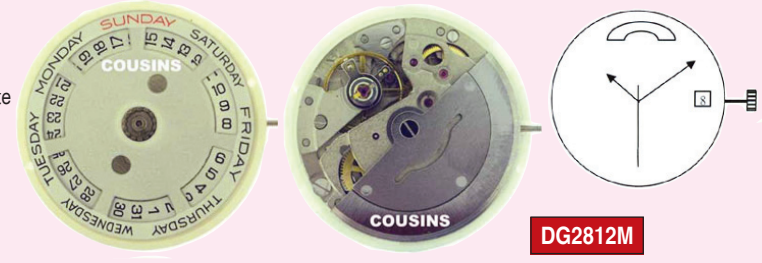

### Ø19.80mm

- Height 6.15mm
- Hands: Hour, Minute & Center Seconds
- Date @ 3h
- Auto Mechanical

ST6DLM

### Ø26.00mm

- Height 5.87mm
- Hands: Hour, Minute & Center Seconds
- Day & Date @ 3h
- Auto Mechanical

DG2803M

### Ø26.00mm

- Height 5.87mm
- Hands: Hour, Minute & Center Seconds
- Date @ 3h
- Day @ 12h
- Auto Mechanical

DG2812M