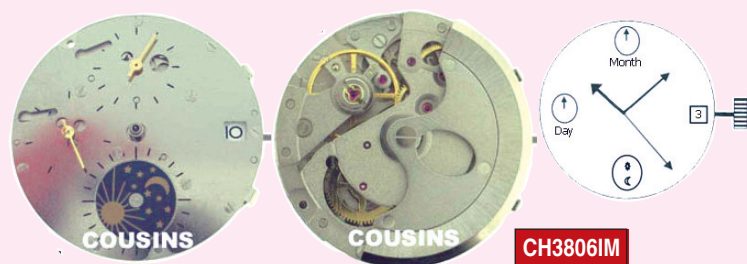

### Ø25.60mm

- Hour, Minute & Center Seconds Hands
- Date Window @ 3h
- Mechanical Automatic
- Winding Stem
- Part Number CH8824401

**NEW 2010**

CH8824M

### Ø25.60mm

- Height 3.65mm
- Hands: Hour, Minute & Center Seconds
- Date @ 3h
- Auto Mechanical

CHST18M

### Ø26.00mm

- Height 5.85mm
- Hands: Hour, Minute, Center Seconds
- Date @ 3h
- 3 Sub Dials: 6h = Sun / Moon, 9h = Day, 12h = Month
- Auto Mechanical

CH3806IM

### Ø26.00mm

- Height 5.87mm
- Hands: Hour, Minute & Center Seconds
- Date @ 6h
- Auto Mechanical

**NEW 2010**

DG2816M