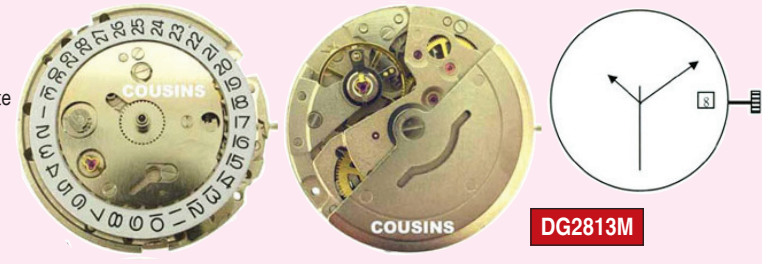

### Ø26.00mm

- Height 5.87mm
- Hands: Hour, Minute & Center Seconds
- Day & Date @ 3h
- Auto Mechanical

DG2803M

### Ø26.00mm

- Height 5.87mm
- Hands: Hour, Minute & Center Seconds
- Date @ 3h
- Day @ 12h
- Auto Mechanical

DG2812M

### Ø26.00mm

- Height 5.62mm
- Hands: Hour, Minute & Center Seconds
- Date @ 3h
- Auto Mechanical

DG2813M

### Ø26.00mm

- Height 5.87mm
- Hands: Hour, Minute & Center Seconds
- Date @ 6h
- Auto Mechanical

**NEW 2010**

DG2816M