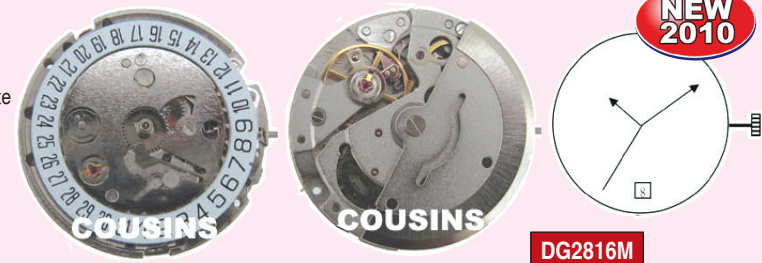

### Ø19.80mm

- Height 6.15mm
- Hands: Hour, Minute & Center Seconds
- Date @ 3h
- Auto Mechanical

ST6DLM

### Ø26.00mm

- Height 5.87mm
- Hands: Hour, Minute & Center Seconds
- Date @ 3h
- Day @ 12h
- Auto Mechanical

DG2812M

### Ø26.00mm

- Height 5.62mm
- Hands: Hour, Minute & Center Seconds
- Date @ 3h
- Auto Mechanical

DG2813M

### Ø26.00mm

- Height 5.87mm
- Hands: Hour, Minute & Center Seconds
- Date @ 6h
- Auto Mechanical

**NEW 2010**

DG2816M