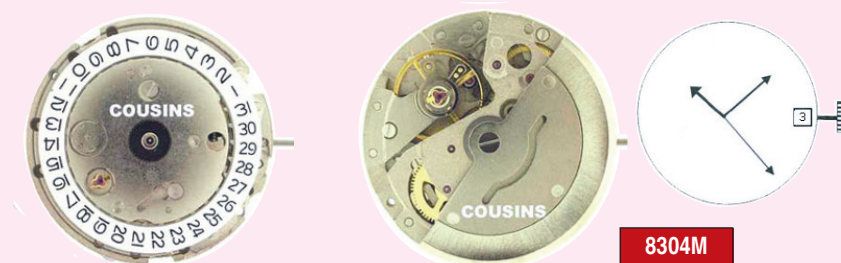

### Ø26.00mm

- Height 5.50mm
- Hands: Hour, Minute & Center Seconds
- Big Date @ 6h
- Auto Mechanical

8216M

### Ø26.00mm

- Height 5.20mm
- Hands: Hour, Minute & Center Seconds
- Date @ 3h
- Auto Mechanical

8304M

### Ø26.00mm

- Height 6.70mm
- Hands: Hour, Minute & Center Seconds
- 3 Sub Dials: 3h = Date, 6h = Sun / Moon, 9h = Day
- Auto Mechanical

CH601SM