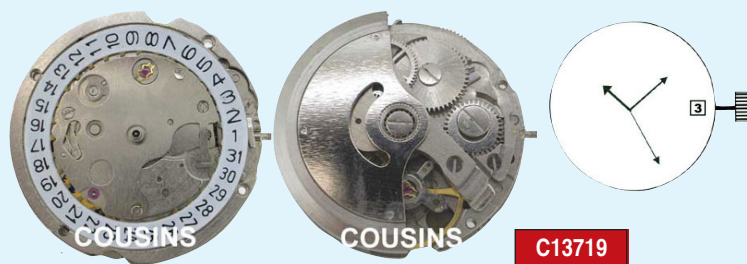

Ø25.60mm

- Height 5.60mm
- Hands: Hour, Minute & Center Seconds
- Date @ 3h
- Auto Mechanical