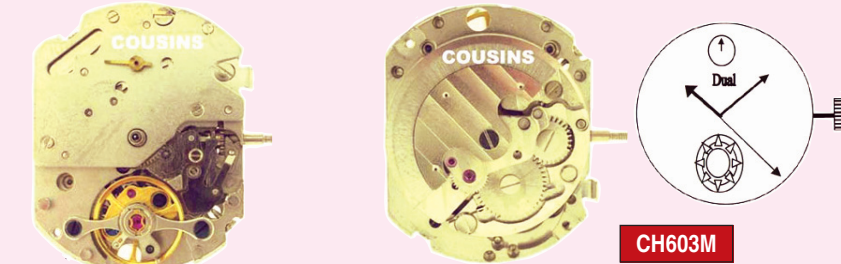

Ø19.80mm

- Height 6.15mm
- Hands: Hour, Minute & Center Seconds
- Date @ 3h
- Auto Mechanical

Ø25.60mm

- Height 5.60mm
- Hands: Hour, Minute & Center Seconds
- Date @ 3h
- Auto Mechanical

Ø25.60mm

- Hour, Minute & Center Seconds Hands
- Date Window @ 3h
- Mechanical Automatic
- Winding Stem
- Part Number CH8824401

NEW 2010

Ø25.60mm

- Height 3.65mm
- Hands: Hour, Minute & Center Seconds
- Date @ 3h
- Auto Mechanical

Ø26.00mm

- Height 5.85mm
- Hands: Hour, Minute, Center Seconds
- Date @ 3h
- 3 Sub Dials: 6h = Sun / Moon, 9h = Day, 12h = Month
- Auto Mechanical

Ø26.00mm

- Height 5.80mm
- Hands: Hour, Minute, Center Seconds
- Date @ 3h
- 3 Sub Dials: 3h = Month, 6h = 24hr, 9h = Day
- Auto Mechanical

Ø26.00mm

- Height 5.80mm
- Hands: Hour, Minute, Center Seconds
- Date @ 4h
- 3 Sub Dials: 3h = Month, 6h = 24hr, 9h = Day
- Auto Mechanical

Ø26.00mm

- Height 5.80mm
- Hands: Hour, Minute, Center Seconds
- Date @ 6h
- 3 Sub Dials: 3h = Month, 6h = 24hr, 9h = Day
- Auto Mechanical

Ø26.00mm

- Height 5.50mm
- Hands: Hour, Minute & Center Seconds
- Big Date @ 6h
- Auto Mechanical

Ø26.00mm

- Height 5.20mm
- Hands: Hour, Minute & Center Seconds
- Date @ 3h
- Auto Mechanical

Ø26.00mm

- Height 6.70mm
- Hands: Hour, Minute & Center Seconds
- 3 Sub Dials: 3h = Date, 6h = Sun / Moon, 9h = Day
- Auto Mechanical

Ø26.00mm

- Height 6.75mm
- Hands: Hour, Minute & Center Seconds
- 1 Sub Dial: 12h = Dual Time
- Fly Wheel at 6h
- Auto Mechanical

CH603M

Ø26.00mm

- Height 3.70mm
- Hands: Hour, Minute & Small Seconds
- Small Seconds @ 6h
- Manual Mechanical

NEW 2010

Ø26.00mm

- Height 5.55mm
- Hands: Hour & Minute
- Auto Mechanical

Ø26.00mm

- Height 5.87mm
- Hands: Hour, Minute & Center Seconds
- Day & Date @ 3h
- Auto Mechanical

Ø26.00mm